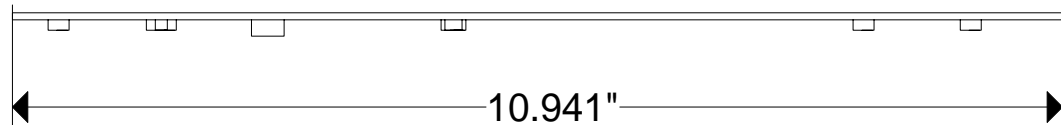

Model #: PJ-IWBADP-004

View Sonic PJD6552Lws
Adapter Plate

Old Model #: VS UNV ADP PLT

Compatible with:

Promethean
PRM 10-20-30-25-35-45

Smart UF 55/UF65

Gross Weight: 2 Pounds

Package Dimensions: 11.50" x 8.75" x .50"

Hardware:

- 5 - 4mm x 10mm" PHMS
- 5 - #10 Washers
- 4 - 4mm x 12mm FHMS
- 4 - 1/8" Spacers
- 1 - 1/4-20 x 3/8 THMS
- 1 - 1/4" Washer

TITLE: VS UNV ADP PLT		PAGE:
PART # PJ-IWBADP-004	MATERIAL: 14 Gage CRS	COLOR: Gray
DATE:		
REVISION: B		
DRAWN BY:		