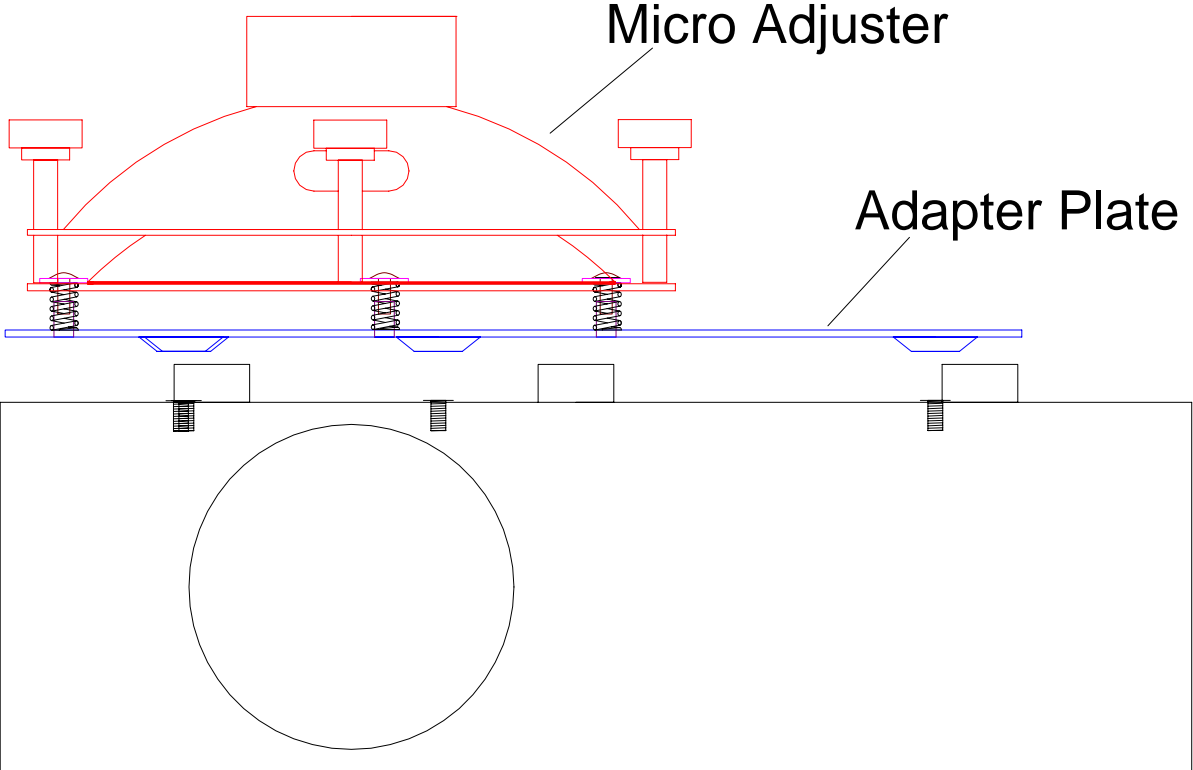

Model # VS PRO2 KIT

Adapter Plate for:
View Sonic PJD6552Lws

Compatible with:
Promethean
PRM 10-20-30-25-35-45

Gross Weight: 5 Pounds

Package Dimensions:
11.50" x 8.75" x 6.50"

Parts
Adapter Plate
Micro Adjuster

Hardware

- 1 - 5/16 x 1-1/2" Hex bolt
- 1 - 5/16 Nylon Hex Nut
- 2 - 5/16 Washers
- 4 - 4mm x 10mm PHMS
- 4 - #10 SAE Washers

TITLE: VS PRM ADP KIT		PAGE:
PART # VS PRO2 KIT	MATERIAL:	COLOR:
DATE:		
REVISION:		
DRAWN BY:		