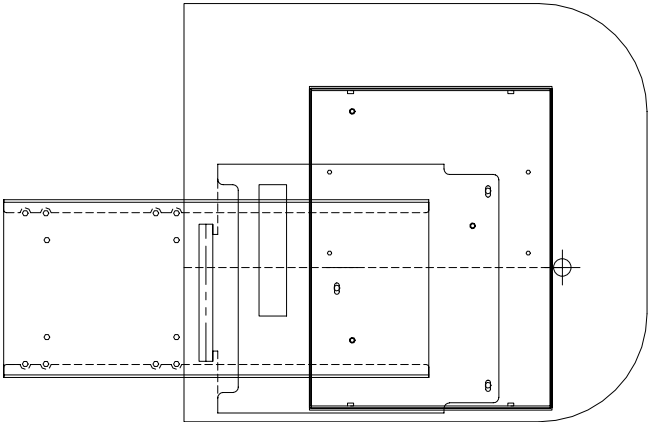

UST Adjustable Adapter KIT

Model #: ADJ UST BQ-VS ADP KIT

For Projector:
 PS700/750
 PX 800

Compatible with:

Promethean Mounts
 EST-P1 & UST-P1

Includes:
 Adapter Plates & Extension Channel

Adjustable Length Extension Channel
 Moves the Projector upto 7 1/2" from
 the screen

Height adjustable Adapter Plates
 Lowers the Projector from 3 to 5"

- Hardware:
- 3 - 4mm x 10mm PHMS
 - 4 - 4mm x 16mm PHMS
 - 4 - 1/4" Spacers
 - 7 - #10 washers
 - 4- 1/4-20 x 3/8" THMS

TITLE: UST Adjustable Adapter KIT		PAGE:
PART # ADJ UST BQ-VS ADP	MATERIAL:	COLOR: White
DATE: 12-7-2017		
REVISION:		
DRAWN BY:		