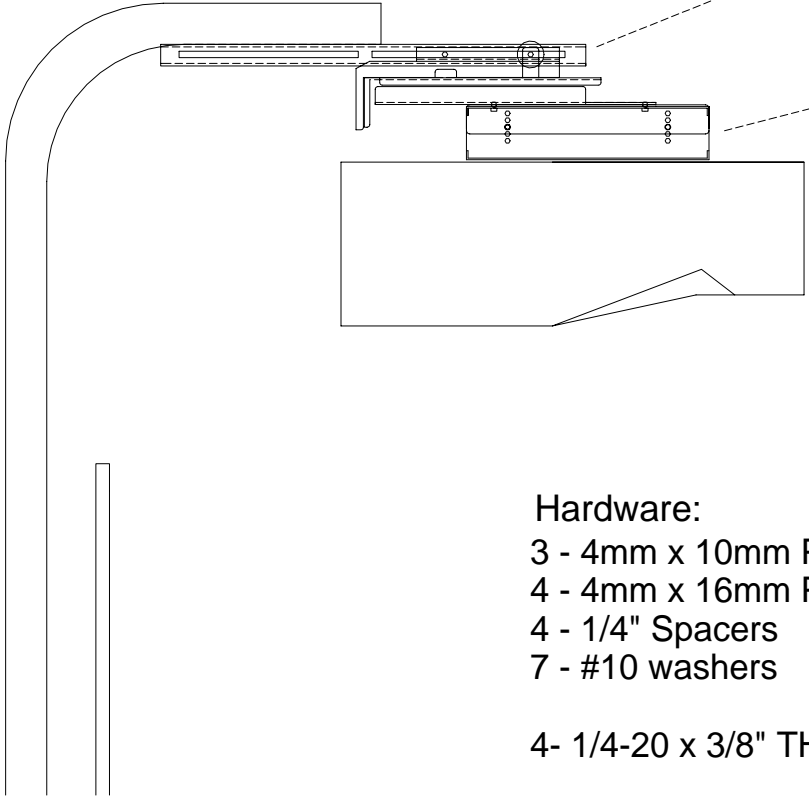

UST Adjustable Adapter KIT

Model #: ADJ UST BQ-VS ADP KIT

For Projector:
 PS700/750
 PX 800

Compatible with:

Promethean Mounts
 EST-P1 & UST-P1

Includes:
 Adapter Plates & Extension Channel

Adjustable Length Extension Channel
 Moves the Projector upto 7 1/2" from
 the screen

Height adjustable Adapter Plates
 Lowers the Projector from 3 to 5"

- Hardware:
- 3 - 4mm x 10mm PHMS
 - 4 - 4mm x 16mm PHMS
 - 4 - 1/4" Spacers
 - 7 - #10 washers
 - 4- 1/4-20 x 3/8" THMS

TITLE: UST Adjustable Adapter KIT		PAGE:
PART # ADJ UST BQ-VS ADP	MATERIAL:	COLOR: White
DATE: 12-7-2017		
REVISION:		
DRAWN BY:		