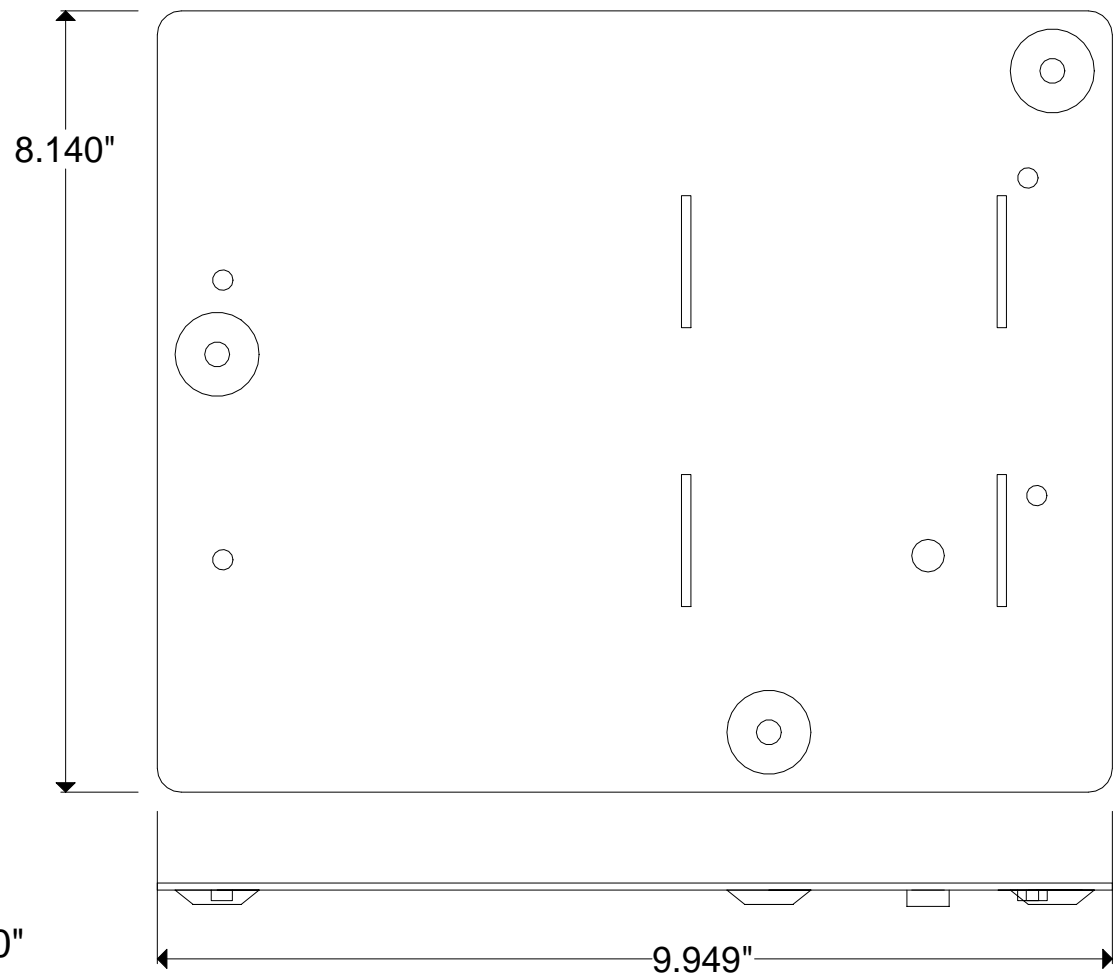

# BenQ Adapter Plate

Model #: BQ800 ADP PLT

For Projectors:  
MX808ST/MX825ST  
MW809ST/MW826ST

Compatible with:

Promethean Mounts  
PRM 10-20-30-25-35-45

Smart UF55/UF65

Gross Weight: 2 Pounds

Package Dimensions: 11.50" x 8.75" x .50"

### Hardware:

- |                     |                        |
|---------------------|------------------------|
| <b>Promethean</b>   | <b>Smart</b>           |
| 8 - 4mm x 10mm PHMS | 4 - 4mm x 12mm PHMS    |
| 4 - #10 washers     | 4 - #10 washers        |
|                     | 4 - 1/8" spacer        |
|                     | 1 - 1/4-20 x 3/8" THMS |

TITLE: BenQ Smart/Promethean Adapter Plate		PAGE:
PART # BQ800 ADP PLT	MATERIAL: 14 gage CRS	COLOR: White
DATE: 11-7-2017		
REVISION:		
DRAWN BY:		