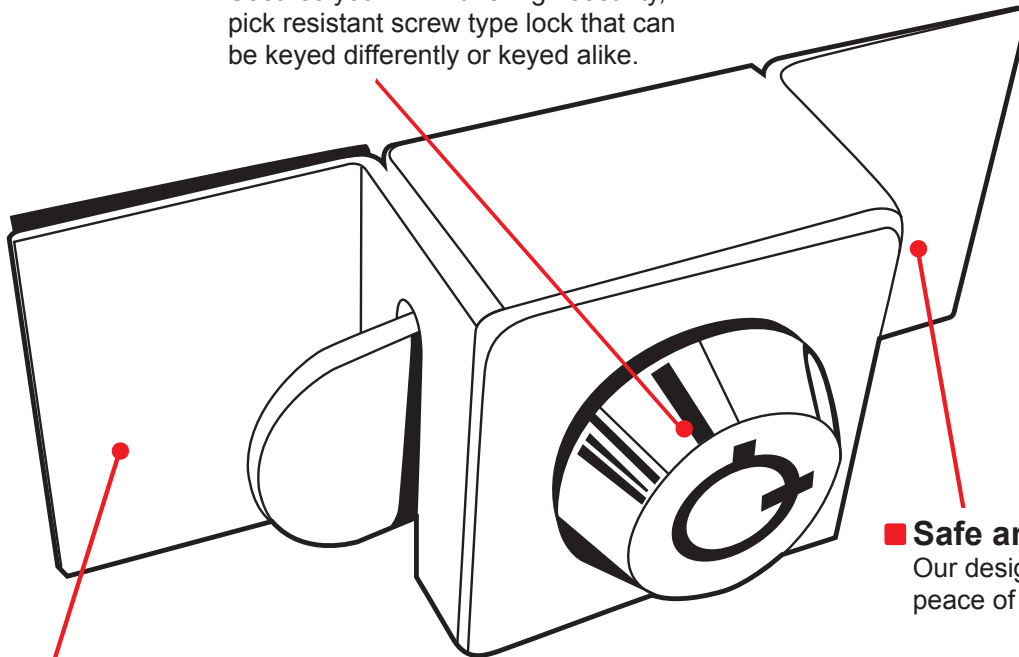

BMS

Business Machine Security
AnchorPad

PTL Printer Tray Loc

Features and Benefits

Protect your **paper supply, prescriptions and private documents!**

■ **Key Lock Security**

Secures your TV with a high security, pick resistant screw type lock that can be keyed differently or keyed alike.

■ **Versatile**

Attaches to almost any printer.

■ **Safe and Secure**

Our design gives you peace of mind.

**If you can't afford to lose it...
lock it down!**

Used In Protecting

Made in USA

www.LocDown.com
www.Anchorpad.com