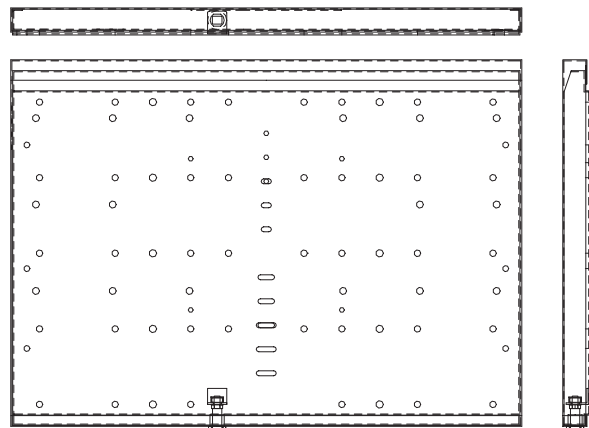

Flush Flat Panel Wall Mount

Receiver Tray
Bolts to Wall

Front Plate Locks
to Receiver Tray

Flat Panel TV
Bolted to Front Plate

Flush Flat Panel Wall Mount

Features

- VESA Compatible
- Double Stud Wall Mount
- Rests Close to the Wall for Low Profile
- Several Sizes Available
- Key Lock Security
- Use with Flat Screens up to 65"
- Ships Partially Assembled

Benefits

- Safe and Secure
- Ease of Use
- Cost Effective
- Matches Most Flat Panel TV's
- Protection Against Loss
- Ease of Installation

Wall Mount Sizes

Small Wall Mount 200 X 200

Width = 100mm to 200mm

Large Wall Mount 600 X 400

Width = 100mm to 600mm

Medium Wall Mount 400 X 400

Width = 100mm to 400mm