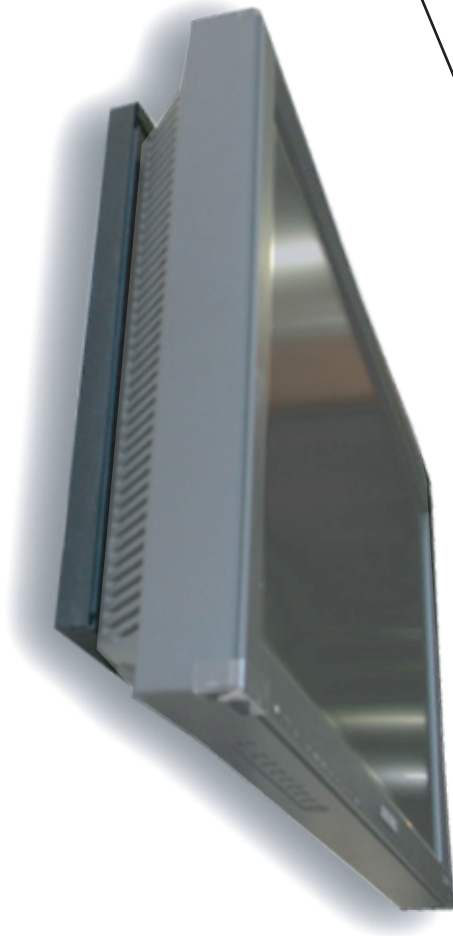

Flush Flat Panel Wall Mount

Receiver Tray
Bolts to Wall

Front Plate Locks
to Receiver Tray

Flat Panel TV
Bolted to Front Plate

Flush Flat Panel Wall Mount

Features

- VESA Compatible
- Double Stud Wall Mount
- Rests Close to the Wall for Low Profile
- Several Sizes Available
- Key Lock Security
- Use with Flat Screens up to 65"
- Ships Partially Assembled

Benefits

- Safe and Secure
- Ease of Use
- Cost Effective
- Matches Most Flat Panel TV's
- Protection Against Loss
- Ease of Installation

Wall Mount Sizes

Small Wall Mount 200 X 200

Width = 100mm to 200mm

Large Wall Mount 600 X 400

Width = 100mm to 600mm

Medium Wall Mount 400 X 400

Width = 100mm to 400mm