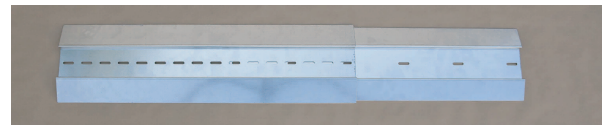

Floor Cable Channel w/ Removable Cover

Allows a smooth transit of pedestrian traffic and small carts over cables

- Adjustable for your cable length
- Durability for heavy traffic use

3/4 View

Side View

Model BMS FCC30-Adj. MSRP \$124

- Adjustable from 30in to 58in
- 2 sections, 30in each
- Overall: W: 8.25in. Ht: 0.75in. L: 30in.
- Cover: W: 3in. Ht: 0.75in. L: 30in.

Model BMS FCC40-Adj. MSRP \$155

- Adjustable from 40in to 78in
- 2 sections, 40in each
- Overall: W: 8.25in. Ht: 0.75in. L: 40in.
- Cover: W: 3in. Ht: 0.75in. L: 40in.

BMS Safety Tape Included

- Striped Tape, Yellow & Black,
1in Printed Grid Lines
- Non-Skid