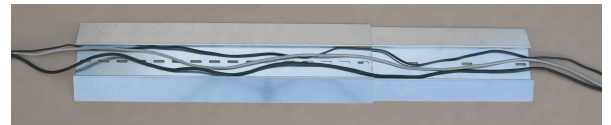

Floor Cable Channel w/ Removable Cover

Allows a smooth transit of pedestrian traffic and small carts over cables

- Adjustable for your cable length
- Durability for heavy traffic use

3/4 View

Side View

Model BMS FCC30-Adj. MSRP \$124

- Adjustable from 30in to 58in
- 2 sections, 30in each
- Overall: W: 8.25in. Ht: 0.75in. L: 30in.
- Cover: W: 3in. Ht: 0.75in. L: 30in.

Model BMS FCC40-Adj. MSRP \$155

- Adjustable from 40in to 78in
- 2 sections, 40in each
- Overall: W: 8.25in. Ht: 0.75in. L: 40in.
- Cover: W: 3in. Ht: 0.75in. L: 40in.

BMS Safety Tape Included

- Striped Tape, Yellow & Black,
1in Printed Grid Lines
- Non-Skid