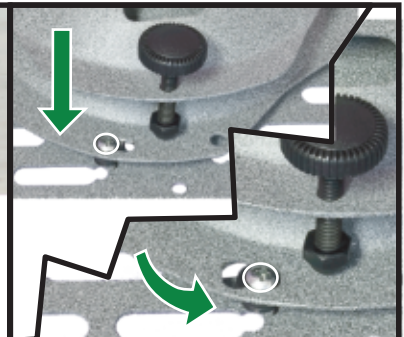

# Projector Mount

**ECO** 

**Budget  
Sensitive**

**Economical**

**Universal**

Note: Projector Not Included

- 1** Attach Projector to Universal Tray
- 2** Install Ceiling Plate (provided)
- 3** Install Micro-Adjust Dome to Plate
- 4** Align and Secure Tray to Dome

## Features

- Universal Tray Attaches Directly to Dome
- Cable Management - from projector through micro-adjustment dome
- Safety Clip - Firmly fastens the mounting tray
- Micro Adjustment by hand, no tools needed
- Tilt, Pitch, & Roll - 15 degrees
- Swivel - 360 degrees
- Low Profile
- Offset Plates (Spider Legs) Provided (if needed)
- Color - Powder Coat Finish in Mock Rock (grey),