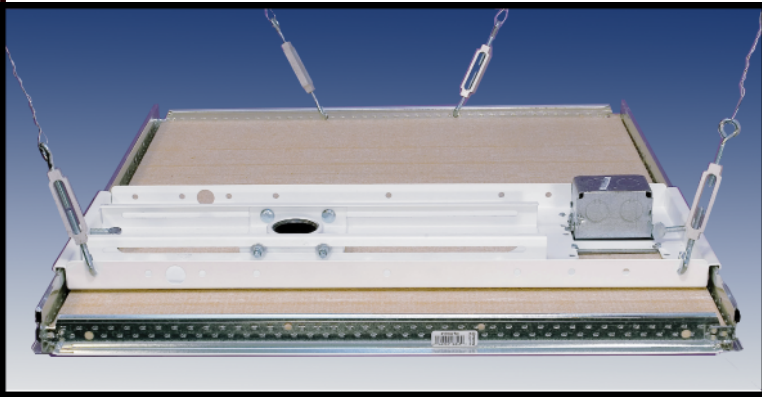

# ADJUSTABLE

# DROP CEILING PANEL

Sits above acoustic tile

Uses 1.5 NPT Pipe Fitting

## Clean Professional Look

Used with **LCD LOC II Mount**