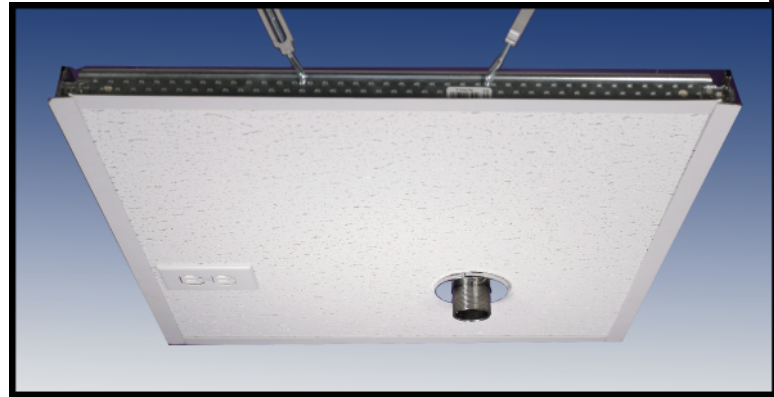

# ADJUSTABLE

# DROP CEILING PANEL

Sits above acoustic tile

Uses 1.5 NPT Pipe Fitting

## Clean Professional Look

Used with **LCD LOC II Mount**