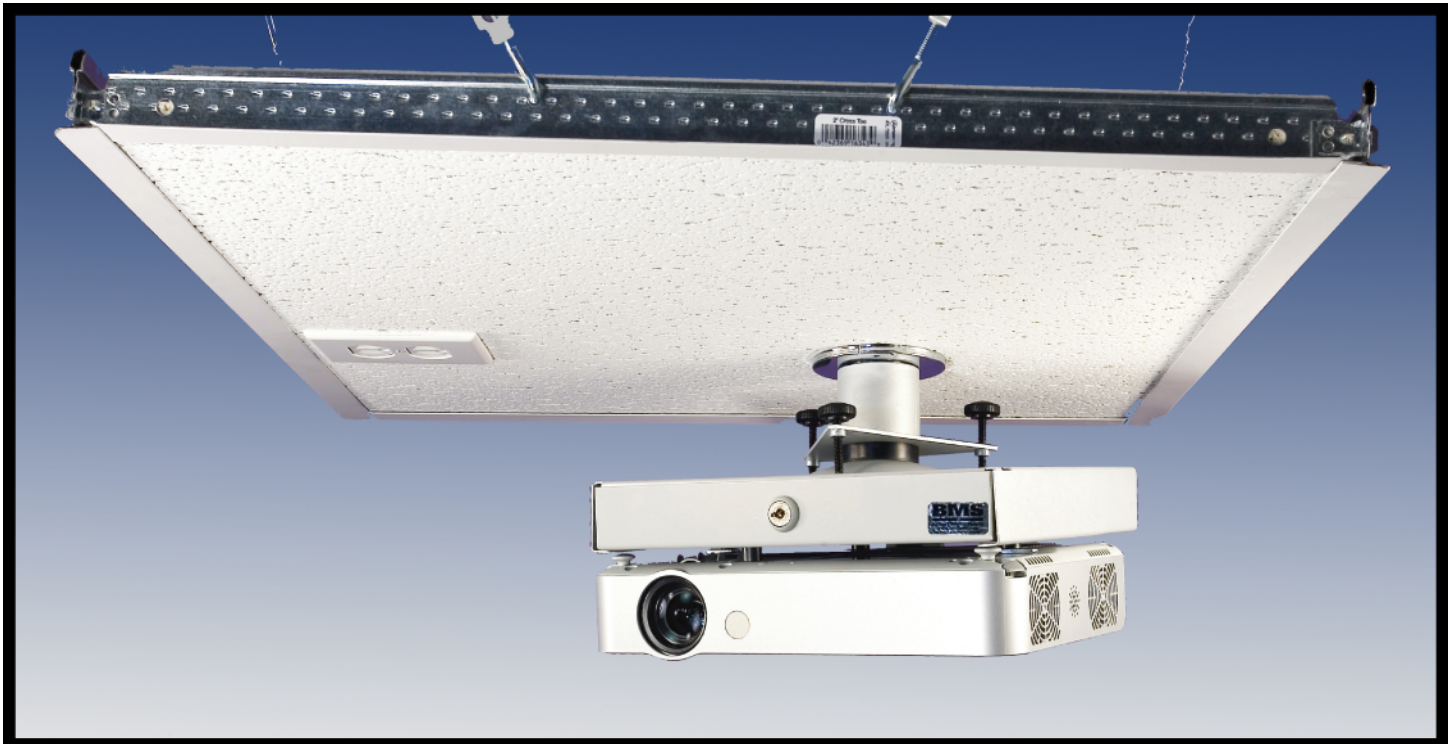

# ADJUSTABLE

# DROP CEILING PANEL

Sits above acoustic tile

Uses 1.5 NPT Pipe Fitting

## Clean Professional Look

Used with **LCD LOC II Mount**