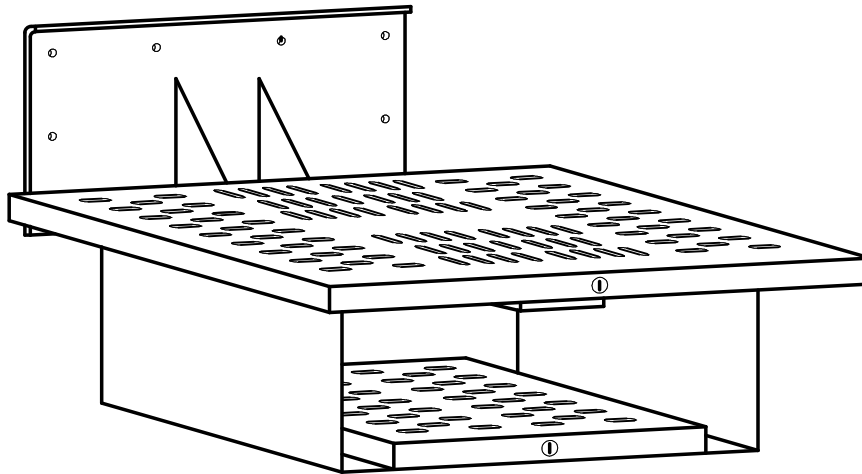

WVT-25

WVT-25A

HEAVY DUTY, DOUBLE STUD, LOCKING
TV & VCR WALL MOUNT

200 POUND LOAD CAPACITY

3/16" SOLID STEEL WALL PLATE WILL ATTACH TO TWO STUDS WITH AT LEAST 3 BOLTS PER STUD (A THREE STUD WALL MOUNT IS ALSO AVAILABLE)

TV & VCR ARE EACH MOUNTED, USING A TWO TRAY SECURITY DEVICE, WITH A HIGH SECURITY PICK RESISTANT SCREW LOCK, EACH KEYED ALIKE FOR MAXIMUM SECURITY, EASE OF MAINTENANCE AND USE

OPTIONAL SECURITY RACK FOR LASER DISC PLAYER CAN BE ADDED

7 DEGREE TILT AND SWIVEL

TV TRAY IS 26" X 16"

VCR TRAY IS 15" X 12"

BLACK WRINKLE FINISH