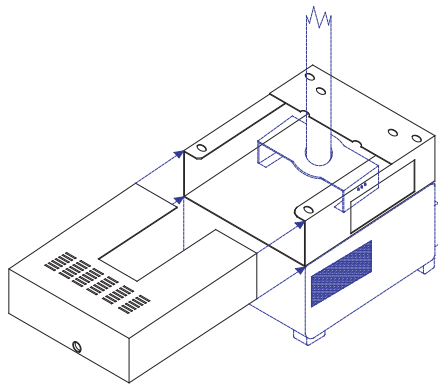

**BUSINESS MACHINE SECURITY**

Manufacturer of Quality Computer and A/V Security Products

**LCD LOC I**

**LOCK IT DOWN!**

**Locking LCD Projector Security Device**

**STOP THEFT OF LCD PROJECTORS**

**THIS UNIVERSAL SECURITY  
DEVICE ENCLOSES  
YOUR CURRENT  
LCD PROJECTOR MOUNT!**

**Prevent theft of expensive LCD Projectors with the maximum security *LCD LOC I*. This new product denies any access to the projector by completely enclosing the projector mount. The *LCD LOC I* guards the projector with a high security, pick resistant lock.**

**Also Available:  
LCD LOC II - Locking LCD Projector Mount**