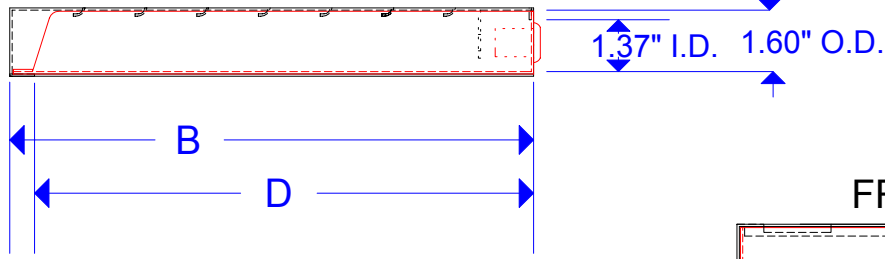

MOUNT	SIZE	USEABLE SIZE	SHIPPING SIZE	SHIPPING WEIGHT
	Out side dimension	Width X Depth	Height X Width X Depth	
	A X B	C X D		
Mini	8.5" X 11.0"	7.3" X 10.3"	4.5" X 10.0" X 11.8"	7.5#
Mini Wide	10.9" X 10.9"	9.7" X 10.2"	4.5" X 11.7" X 12.5"	8.25#
Small	12.4" X 13.7"	11.1" X 13.0"	4.5" X 14.0" X 14.25"	10.5#
Small Wide SW	14.4" X 12.3"	13.2" X 11.6"	4.5" X 13.0" X 16.0"	11.1#
Medium	16.3" X 17.7"	15.0" X 17.0"	4.5" X 17.7" X 18.3"	14.5#
Medium Wide	17.7" X 16.3"	16.4" X 15.7"	4.5" X 17.7" X 18.3"	14.5#
Large	21.3" X 24.3"	20.0" X 23.5"	4.5" X 22.7" X 25.1"	22.0#

SIDE VIEW

FRONT VIEW

BOTTOM VIEW

COLORS
 GRAY (STANDARD)
 BLACK WRINKLE
 WHITE
 SILVER

LOCK OPTIONS