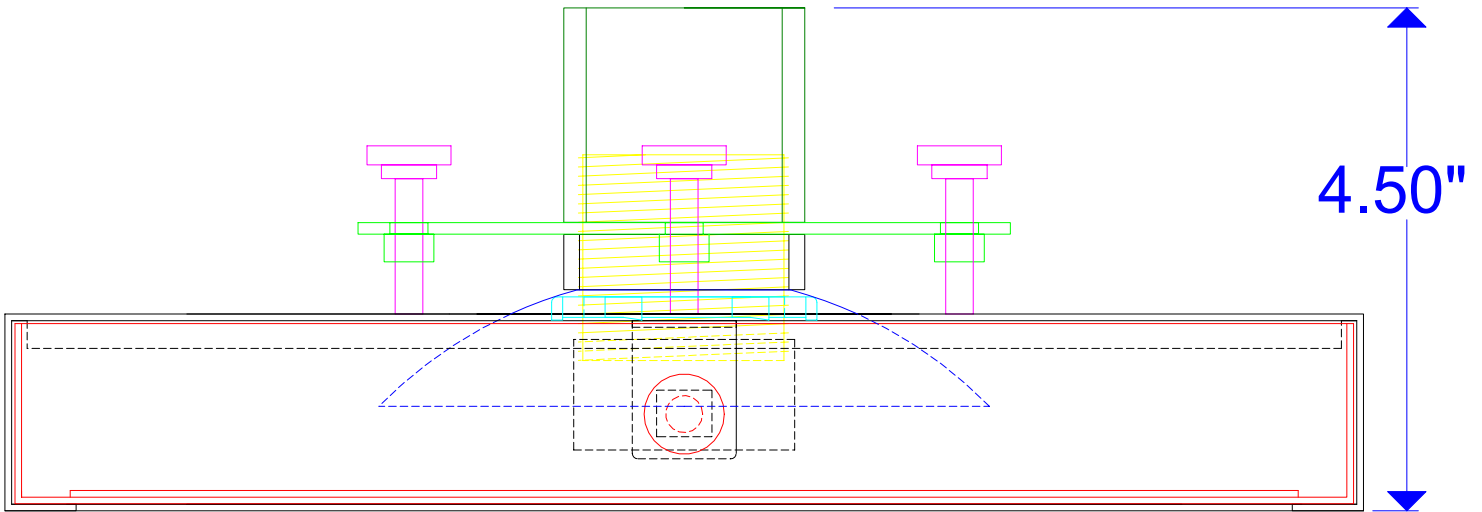

MOUNT	SIZE	USEABLE SIZE	SHIPPING SIZE	SHIPPING WEIGHT
	Out side dimension	Width X Depth	Height X Width X Depth	
	A X B	C X D		
Mini	8.5" X 11.0"	7.3" X 10.3"	4.5" X 10.0" X 11.8"	7.5#
Mini Wide	10.9" X 10.9"	9.7" X 10.2"	4.5" X 11.7" X 12.5"	8.25#
Small	12.4" X 13.7"	11.1" X 13.0"	4.5" X 14.0" X 14.25"	10.5#
Small Wide SW	14.4" X 12.3"	13.2" X 11.6"	4.5" X 13.0" X 16.0"	11.1#
Medium	16.3" X 17.7"	15.0" X 17.0"	4.5" X 17.7" X 18.3"	14.5#
Medium Wide	17.7" X 16.3"	16.4" X 15.7"	4.5" X 17.7" X 18.3"	14.5#
Large	21.3" X 24.3"	20.0" X 23.5"	4.5" X 22.7" X 25.1"	22.0#

SIDE VIEW

FRONT VIEW

BOTTOM VIEW

COLORS
 GRAY (STANDARD)
 BLACK WRINKLE
 WHITE
 SILVER

LOCK OPTIONS