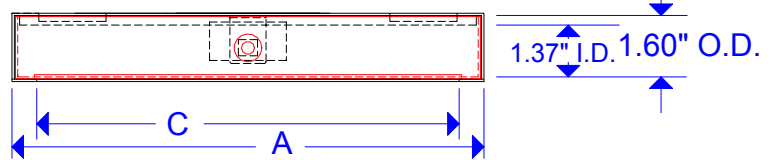

MOUNT	SIZE	USEABLE SIZE	SHIPPING SIZE	SHIPPING WEIGHT
	Out side dimension	Width X Depth	Height X Width X Depth	
	A X B	C X D		
Mini	8.5" X 11.0"	7.3" X 10.3"	4.5" X 10.0" X 11.8"	7.5#
Mini Wide	10.9" X 10.9"	9.7" X 10.2"	4.5" X 11.7" X 12.5"	8.25#
Small	12.4" X 13.7"	11.1" X 13.0"	4.5" X 14.0" X 14.25"	10.5#
Small Wide SW	14.4" X 12.3"	13.2" X 11.6"	4.5" X 13.0" X 16.0"	11.1#
Medium	16.3" X 17.7"	15.0" X 17.0"	4.5" X 17.7" X 18.3"	14.5#
Medium Wide	17.7" X 16.3"	16.4" X 15.7"	4.5" X 17.7" X 18.3"	14.5#
Large	21.3" X 24.3"	20.0" X 23.5"	4.5" X 22.7" X 25.1"	22.0#

SIDE VIEW

FRONT VIEW

BOTTOM VIEW

COLORS
 GRAY (STANDARD)
 BLACK WRINKLE
 WHITE
 SILVER

LOCK OPTIONS