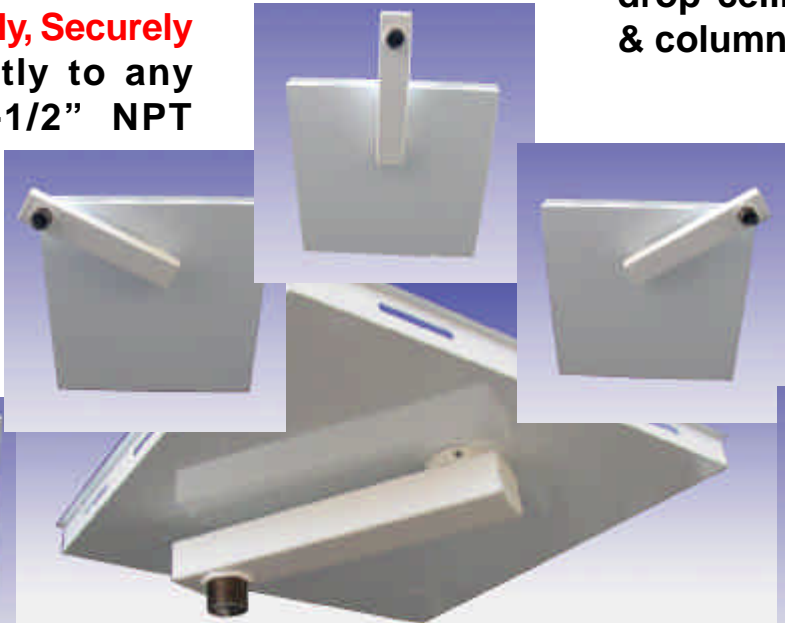

BMS

Business Machine Security

swing arm

When the *new projector* won't work in the *old spot!*

Swing out of trouble

Retrofit existing drop ceiling panels & columns.

Attaches **Safely, Securely** & Permanently to any standard 1-1/2" NPT Thread.

Lengths are available **up to 24"**

Cord Management
Cords can run inside the rotating arm.

Will Rotate 360° in up to a 24" diameter circle.