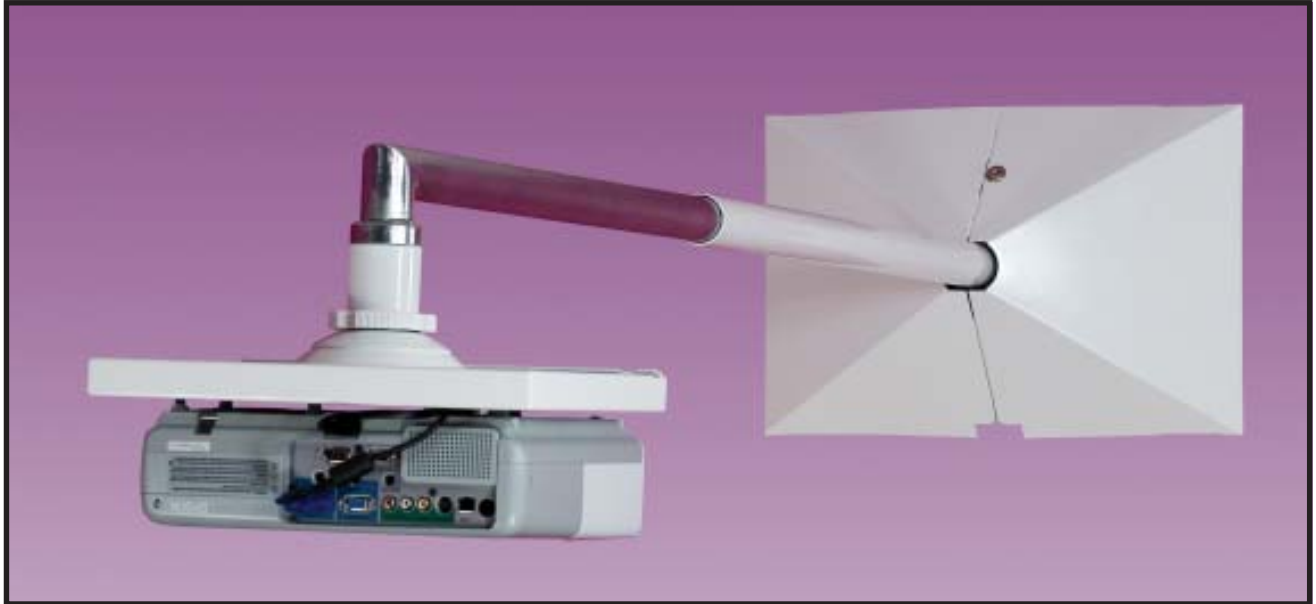

Close Throw Adjustable Wall Mount

The Close Throw Adjustable Wall Mount (CTAWM) is the only projector wall mount that will provide the flexibility, strength and security needed in today's educational environment.

The CTAWM can be **adjusted a full 26"**, so any screen size you need is at your finger tips.

Versatile

Easy to install....

Easy to use....

The locking Vanity Plate will keep unauthorized people from removing or tampering with the mount, so the equipment is safe and secure.

Secure

Safe

The double stud wall plate will give the strength needed to support any projector and a child or two.

The wall plate features knock-outs for power and A/V cords to make installations clean and easy.