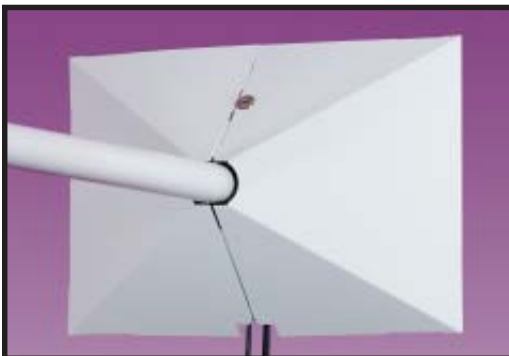

Close Throw Adjustable Wall Mount

The Close Throw Adjustable Wall Mount (CTAWM) is the only projector wall mount that will provide the flexibility, strength and security needed in today's educational environment.

The CTAWM can be **adjusted a full 26"**, so any screen size you need is at your finger tips.

Versatile

Easy to install....

Easy to use....

The locking Vanity Plate will keep unauthorized people from removing or tampering with the mount, so the equipment is safe and secure.

Secure

Safe

The double stud wall plate will give the strength needed to support any projector and a child or two.

The wall plate features knock-outs for power and A/V cords to make installations clean and easy.