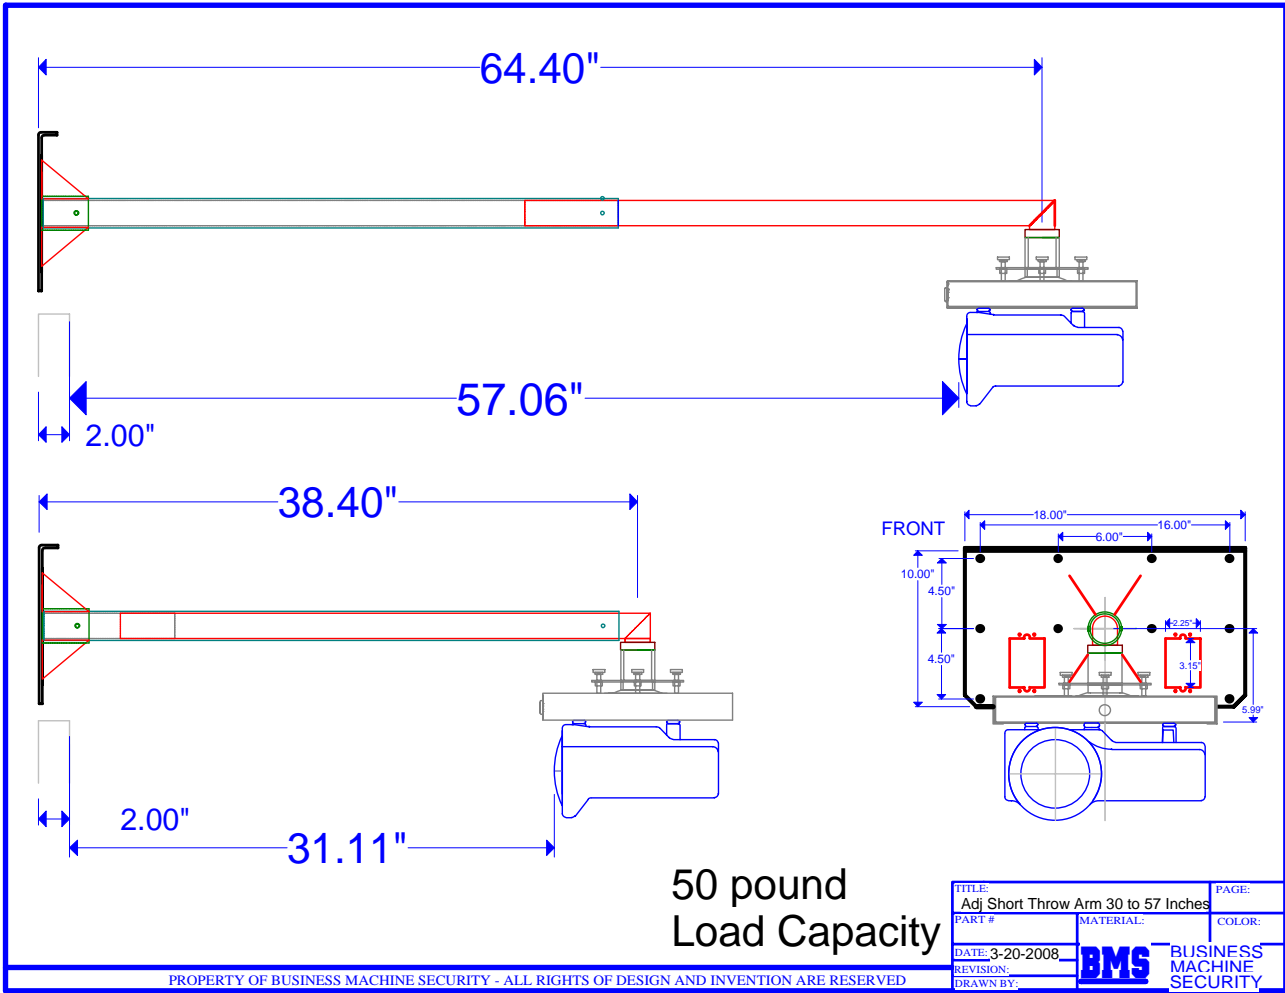

The CTAWM can be **adjusted a full 26"**, so any screen size you need is at your finger tips.

Versatile

Easy to install....

Easy to use....

The locking Vanity Plate will keep unauthorized people from removing or tampering with the mount, so the equipment is safe and secure.

Secure

Safe

The double stud wall plate will give the strength needed to support any projector and a child or two.

The wall plate features knock-outs for power and A/V cords to make installations clean and easy.

For the Epson 400W

	Adjustable Arm		Screen size	Distance from screen	Screen size	Distance from screen	
	Min	Max					
Distance from Screen	30"	56"	SB680		SB690		
4:3							
Screen Size Wide	62"	120"	77"	38"	77"	38"	Min
Screen Size Tele	45"	84"		51"		51"	Max
16:10							
Screen Size Wide	70"	130"	72.67"	31"	87"	38"	Min
Screen Size Tele	51"	95"		42"		51"	Max
16:9							
Screen Size Wide	68"	125"	70.71"	31"	94.25"	42"	Min
Screen Size Tele	50"	93"		42"		58"	Max
Screen Size Range	Tele	Wide					
4:3	45"	120"					
16:10	51"	130"					
16:9	50"	125"					